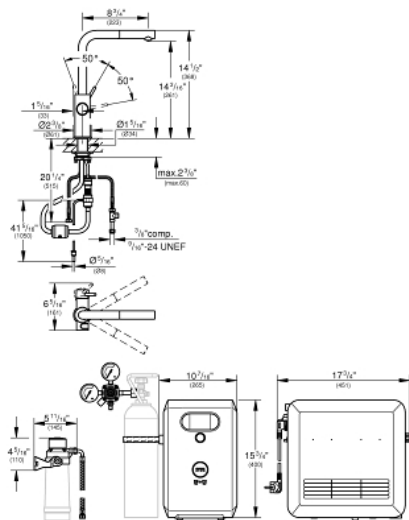

GROHE BLUE PROFESSIONAL Kitchen Faucet Starter Kit

MODEL # 31608DC2

Pure Freude
an Wasser

GROHE

Product Description: GROHE BLUE PROFESSIONAL Kitchen Faucet Starter Kit

Standard Specification:

- GROHE SilkMove
- GROHE StarLight finish
- 14 1/2" faucet height
- 13 1/16" aerator height
- Pull-out spray
- 8 3/4" faucet reach
- Swivel area 360°
- Single hole installation
- Push buttons for 3 types of filtered and chilled water: still, medium, and sparkling
- Separate internal water ways for filtered and non-filtered water
- GROHE Blue Professional cooler
- Delivers 12 liters of chilled water per hour
- Color display with push and turn control
- 270 Watt cooling unit, 110 V AC
- Requires ventilation holes in the bottom of the kitchen cabinet
- Software set-up and monitoring of filter and CO2 capacity via GROHE Ondus app*
- Additional monitoring via GROHE Blue Professional Browser - Monitor possible with Bluetooth 4.0** and WiFi interface for wireless data communication
- For Apple*** and Android devices
- Bluetooth range (max. 10 m) varies depending on used materials and walls between transmitter and receiver
- Includes filter head with flexible water hardness adjustment
- 1.75 gpm
- CALGreen compliant
- GROHE Blue Filter, CO2 tank and cleaning cartridge are not included
- System requirements